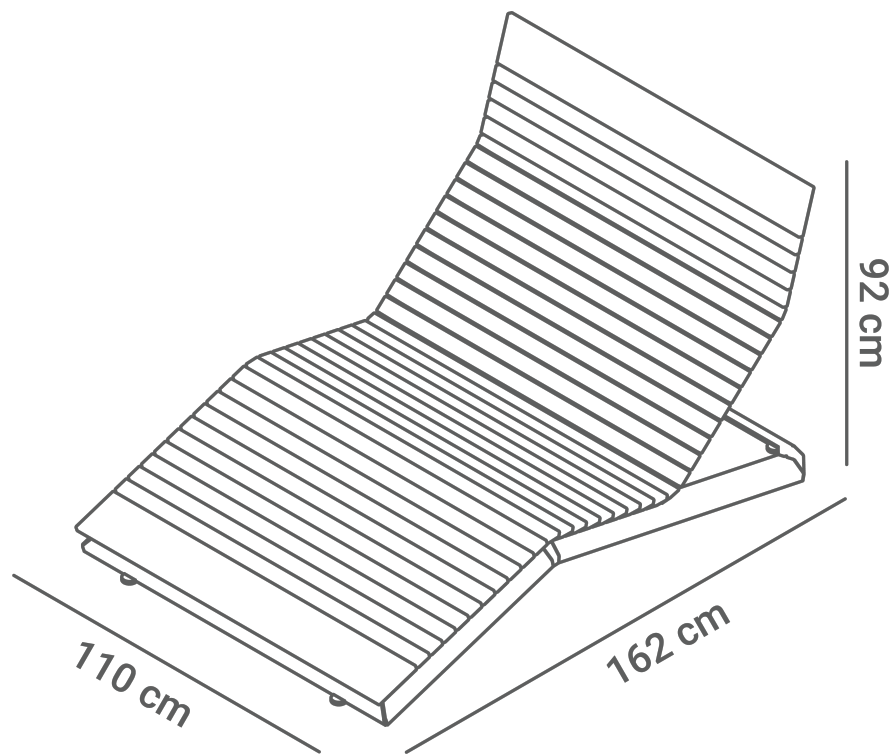

OPTIONS

Seat and backrest

- soft wood
- hardwood of European origin
- hard wood (oil finish)
- premium hard wood

DESCRIPTION

The urban park lounger, designed for two people, with a width of 110 cm, provides comfort in urban spaces. The structure is made of high quality stainless steel or carbon steel and the seat and backrest are made of varnished softwood or oiled hardwood. The combination of durability and aesthetics makes the deckchair perfect for public spaces.

GENERAL TECHNICAL DATA

Materials

- wood: European coniferous or exotic wood
- stainless steel or carbon steel, galvanised and powder-coated in RAL colour

Dimensions

- width: 110 cm
- height: 92 cm
- depth: 162 cm